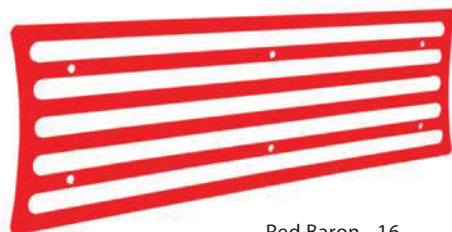

STEP PLATES & INSERTS

Our patented and unique Step Plate System makes creating a custom look easy. Simply mix and match various finishes of both step plates and inserts to create that custom combo!

FITMENT:

- Universal

STEP PLATE FINISHES:

- Billet Aluminum
- Chrome
- Powder Coat Black

INSERT FINISHES:

- Brushed Stainless Steel
- #8 304 Non-Directional Polished Stainless Steel
- Powder Coat Std. Colors

SERIES ONE

Chrome - 12

Red Baron - 16

PO Blue - 18

Gloss Black- 15

Stainless Steel - 14

SERIES TWO

Gloss Black - 15

Crystal White - 17

Red Baron - 16

Brushed Stainless Steel - 3

PO Blue - 18

Non-Directional Polished
Stainless Steel - 14

Billet
Aluminum - 11

STEP PLATES

Part Number Example: IC997001-11 - Universal Fitment 6" x 12" Series 1 Step Plate in Billet Aluminum Finish