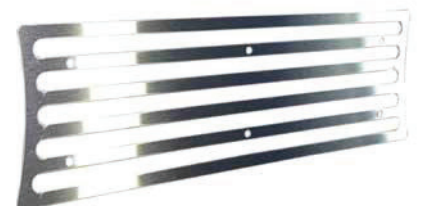

- Universal

STEP PLATE FINISHES:

- Billet Aluminum
- Chrome
- Powder Coat Black

INSERT FINISHES:

- Brushed Stainless Steel
- #8 304 Non-Directional Polished Stainless Steel
- Powder Coat Std. Colors

SERIES ONE

Chrome - 12

Red Baron - 16

PO Blue - 18

Gloss Black- 15

Stainless Steel - 14

SERIES TWO

Gloss Black - 15

Crystal White - 17

Red Baron - 16

Brushed Stainless Steel - 3

PO Blue - 18

Non-Directional Polished
Stainless Steel - 14

Billet
Aluminum - 11

STEP PLATES

Part Number Example: IC997001-11 - Universal Fitment 6" x 12" Series 1 Step Plate in Billet Aluminum Finish

TRUCK MFG		PRODUCT FAMILY		PRODUCT NAME		FINISH	
Universal	9	Step Plates	97	6" x 12" Step Plate - Series 1 - Concave Ends	001	* Billet Aluminum	11
				6" x 20" Step Plate - Series 1 - Concave Ends	002	* Chrome	12
				6" x 30" Step Plate - Series 1 - Concave Ends	003	* Black	15
				4" x 20" Step Plate - Series 1 - Concave Ends	004		
				6" x 12" Step Plate - Series 2 - Rectangle	021		
				6" x 20" Step Plate - Series 2 - Rectangle	022		
				6" x 30" Step Plate - Series 2 - Rectangle	023		
				3" x 20" Step Plate - Series 2 - Rectangle	024		