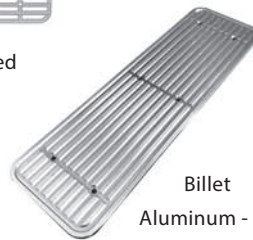

- Universal

STEP PLATE FINISHES:

- Billet Aluminum
- Chrome
- Powder Coat Black

INSERT FINISHES:

- Brushed Stainless Steel
- #8 304 Non-Directional Polished Stainless Steel
- Powder Coat Std. Colors

SERIES ONE

Chrome - 12

Red Baron - 16

PO Blue - 18

Gloss Black- 15

Stainless Steel - 14

SERIES TWO

Gloss Black - 15

Crystal White - 17

Red Baron - 16

Brushed Stainless Steel - 3

PO Blue - 18

Non-Directional Polished
Stainless Steel - 14

Billet
Aluminum - 11

STEP PLATES

Part Number Example: IC997001-11 - Universal Fitment 6" x 12" Series 1 Step Plate in Billet Aluminum Finish

TRUCK MFG		PRODUCT FAMILY		PRODUCT NAME		FINISH	
Universal	9	Step Plates	97	6" x 12" Step Plate - Series 1 - Concave Ends	001	* Billet Aluminum	11
				6" x 20" Step Plate - Series 1 - Concave Ends	002	* Chrome	12
				6" x 30" Step Plate - Series 1 - Concave Ends	003	* Black	15
				4" x 20" Step Plate - Series 1 - Concave Ends	004		
				6" x 12" Step Plate - Series 2 - Rectangle	021		
				6" x 20" Step Plate - Series 2 - Rectangle	022		
				6" x 30" Step Plate - Series 2 - Rectangle	023		
				3" x 20" Step Plate - Series 2 - Rectangle	024		