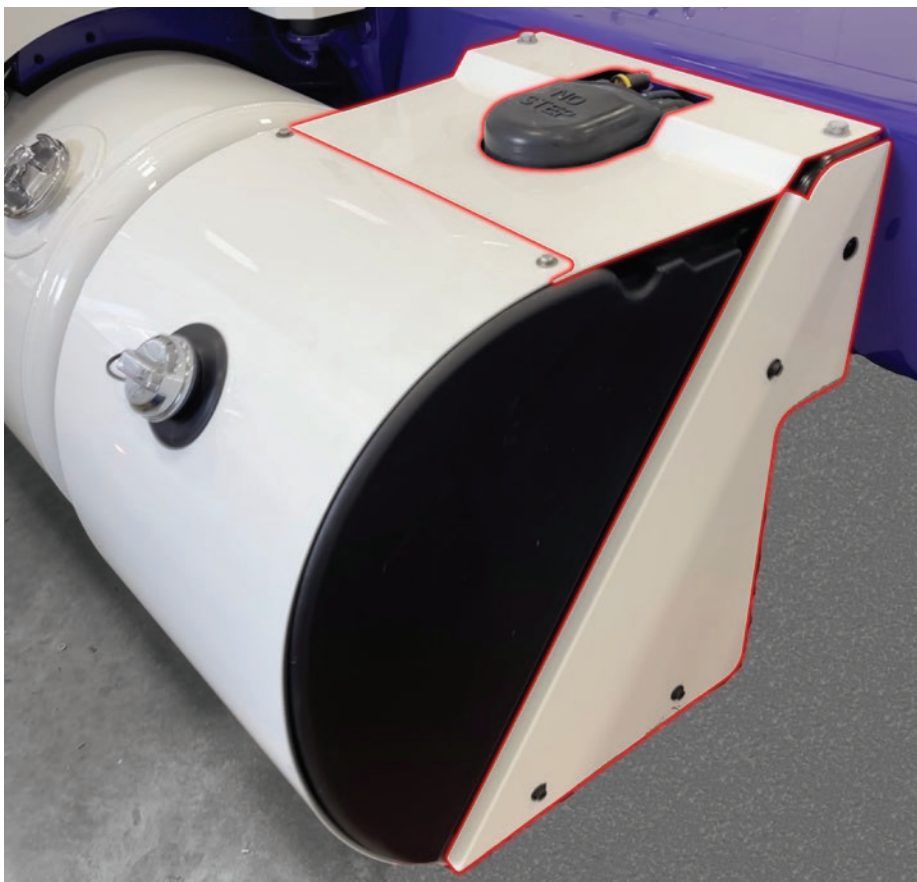

# DEF TANK ACCESSORIES

Iowa Customs' DEF Bracket Cover System covers the OEM DEF Tank Brackets allowing you to further enhance the look of your truck. Expertly crafted from 16GA #8 304 Non-Directional Polished Stainless Steel, the DEF Bracket Covers and DEF Tank Top mount directly to the brackets utilizing the OEM hardware. Depending on the location of your DEF tank, the optional upper tank cover helps further cover the DEF Tank and its components to further complete the look.

(Product shown has been painted)

## FITMENT:

- Peterbilt 389
- 2022 or Newer
- Side Covers Fit Medium and Large DEF Tanks
- Top Cover Fits Large Tanks Only

## FYI:

- DEF Side Covers are sold in pairs - (1) Left and (1) Right
- DEF Top Cover Sold Separately
- Uses OEM Hardware

Part Number Example: IC168001-14 - Peterbilt DEF Tank Side Panels in #8 304 Non-Directional Polished Stainless Steel Finish