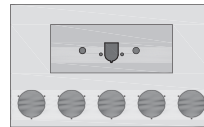

AVAILABLE IN 20"